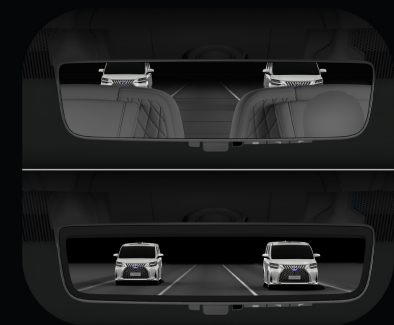

A LOOK BACK INTO THE FUTURE

No obstructions. The Digital rear View Mirror in the Lexus LM provides a wide-angle view to the rear eliminating blind spots.