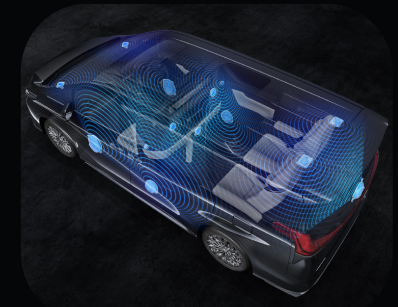

While using Cruise Control, the front camera and radar continuously scan the lines on the road and keep you in lane.

INTELLIGENT HIGH BEAMS

When activated, the system will automatically switch between High and Low Beams to ensure optimal driving illumination helping the driver to see more clearly at night.

GIN SUI BOKU

Inspired by the Japanese art of ink wash painting, the Gin Sui Boku wood trim creates an opulent ambiance that makes each LM unique.

A LOOK BACK INTO THE FUTURE

No obstructions. The Digital rear View Mirror in the Lexus LM provides a wide-angle view to the rear eliminating blind spots.

Noise-Dampening Electric Frosted Glass Partition for your ultimate privacy

26-inch TFT Rear Cinema Display

Central Touch Control Panel

EMBRACE SOUNDS

Immerse yourself in a multi-dimensional sound experience with the 19-speaker Mark Levinson Quantum Logic Premium Surround Sound System.

**4-Seat Model Only*

A SOOTHING TOUCH

Luxuriously enveloped in Semi-Aniline Leather which has been meticulously crafted to evoke a warm and calming energy.

SHIATSU MASSAGE

Like the touch of an expert masseuse, the Shiatsu Massage function on the Lexus LM keeps you rejuvenated on long drives.